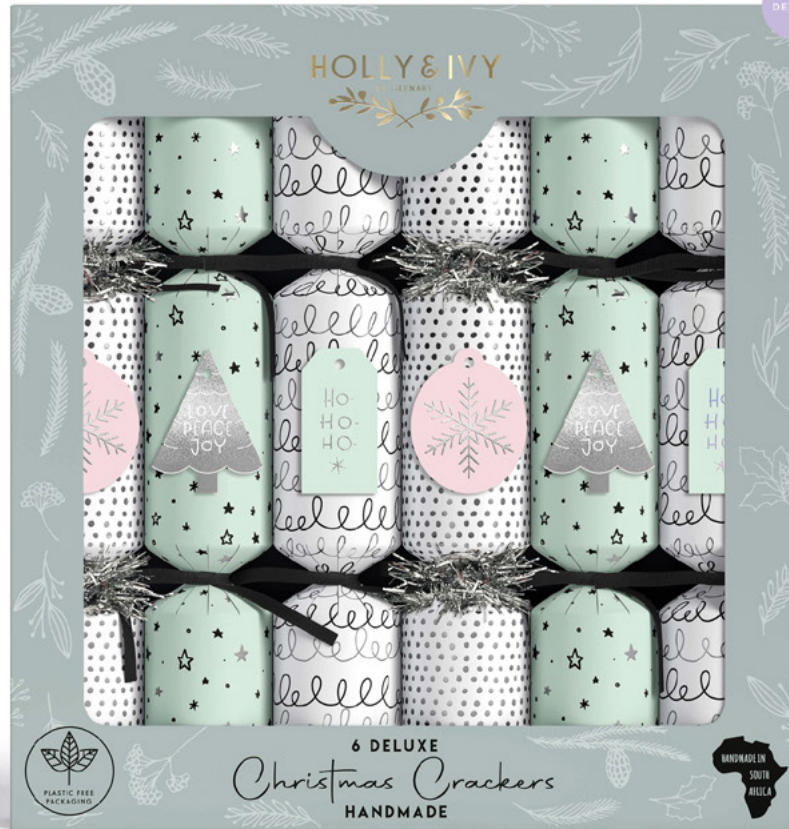

FUN & PLAYFUL *theme*

DELUXE - FUN & PLAYFUL PATTERNS
REF: HI23/DLUX-R-4
SIZE: 14" • 6 PACK