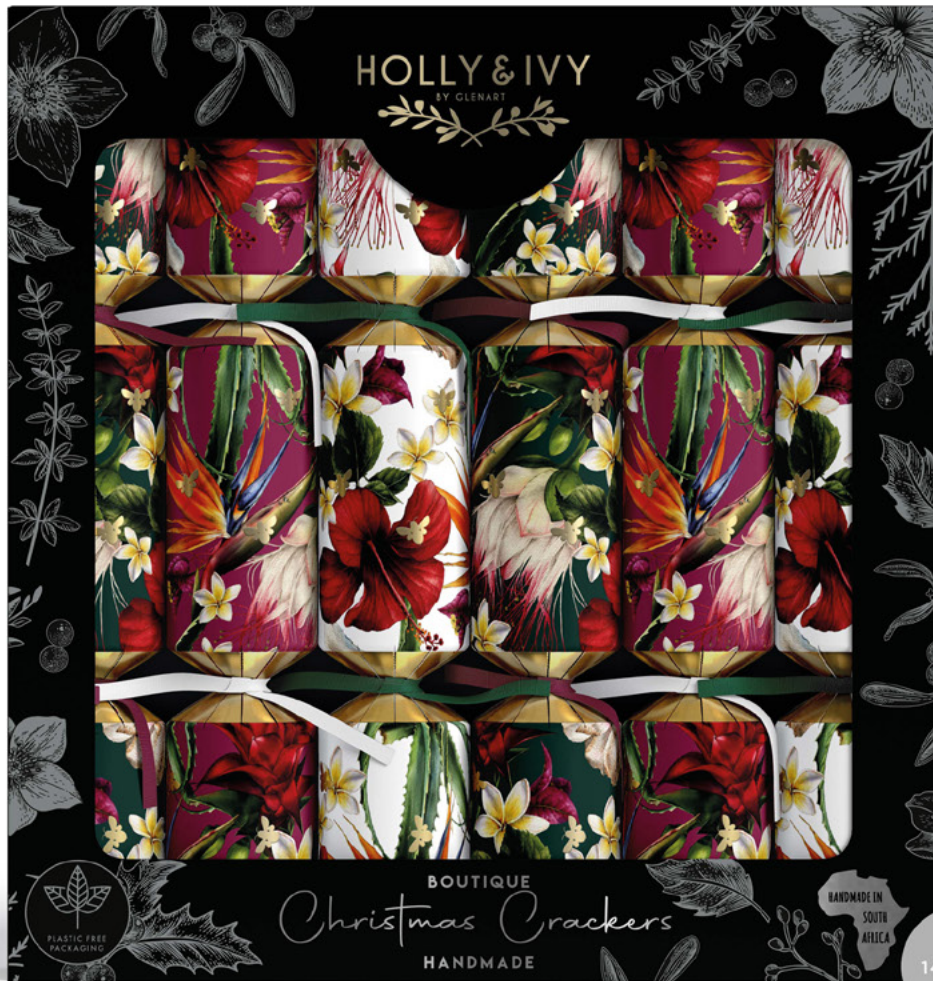

PRINT
details

*chenin blanc
wine x3*

250ml

*merlot
wine x3*

BOUTIQUE

JUNGLE FLORALS

BOUTIQUE - JUNGLE FLORALS
REF: HI23/BOUT-R-1
SIZE: 14" • 6 PACK

FOIL details