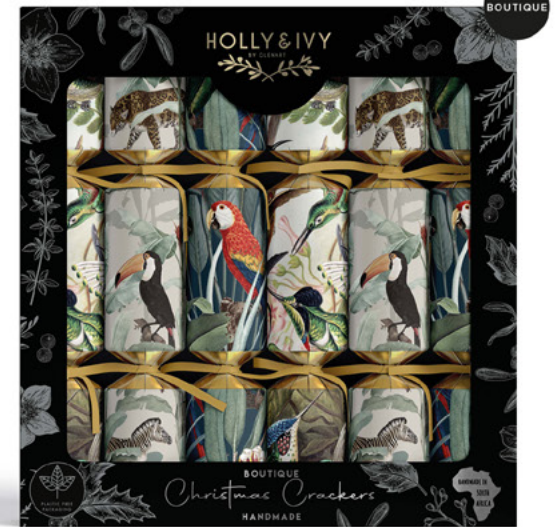

CRACKERTO A - CELEBRATE
REF: H123/POP-R-4
SIZE: 13" • 6 PACK

BOUTIQUE *crackers*

BOUTIQUE - JUNGLE FLORALS
REF: HI23/BOUT-R-1
SIZE: 14" • 6 PACK

BOUTIQUE - MODERN SHAPES
REF: HI23/BOUT-R-2
SIZE: 14" • 6 PACK

BOUTIQUE - ZOOLOGICAL PRINTS
REF: HI23/BOUT-R-3
SIZE: 14" • 6 PACK

BOUTIQUE - BLACK & WHITE NORDIC
REF: HI23/BOUT-R-4
SIZE: 14" • 6 PACK

BOUTIQUE - JUNGLE MONKEYS
REF: HI23/BOUT-R-5
SIZE: 14" • 6 PACK

BOUTIQUE - FLORALS & GOLD DRAGONFLIES
REF: HI23/FOOD
SIZE: 14" • 6 PACK