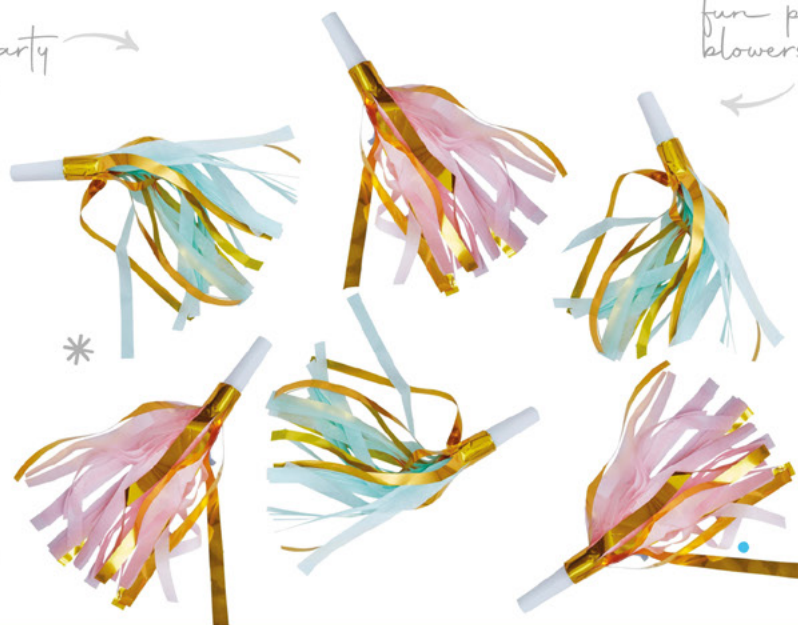

THESE EXTREMELY FUN AND UNIQUE CRACKERS SHOOT CONFETTI INTO THE AIR WHEN PULLED.

fun party blowers

fun party blowers