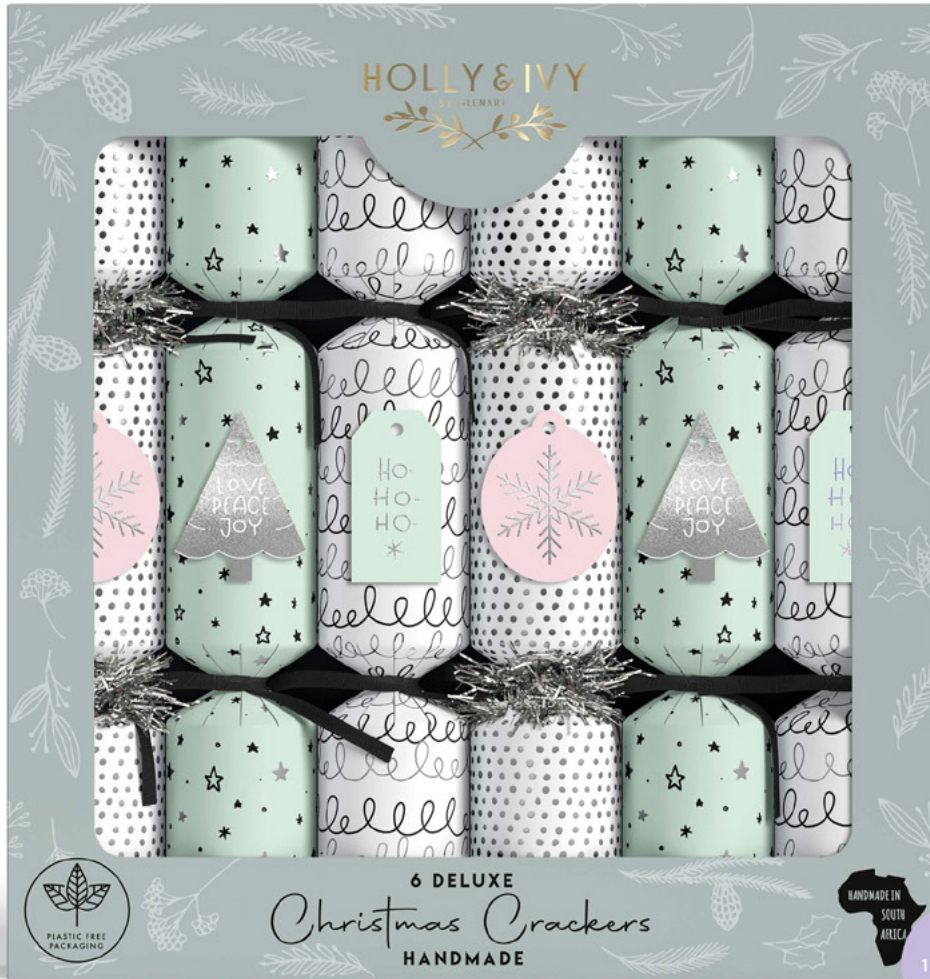

BLOOM

DELUXE - BLOOM BUTTERFLY FLORALS
 REF: HI23/DLUX-R-3
 SIZE: 14" • 6 PACK

DELUXE

FUN & PLAYFUL

DELUXE - FUN & PLAYFUL PATTERNS
 REF: HI23/DLUX-R-4
 SIZE: 14" • 6 PACK

DELUXE

ECO KRAFT

DELUXE - KRAFT GOLD TREESCAPE
REF: HI23/DLUX-R-5
SIZE: 14" • 6 PACK