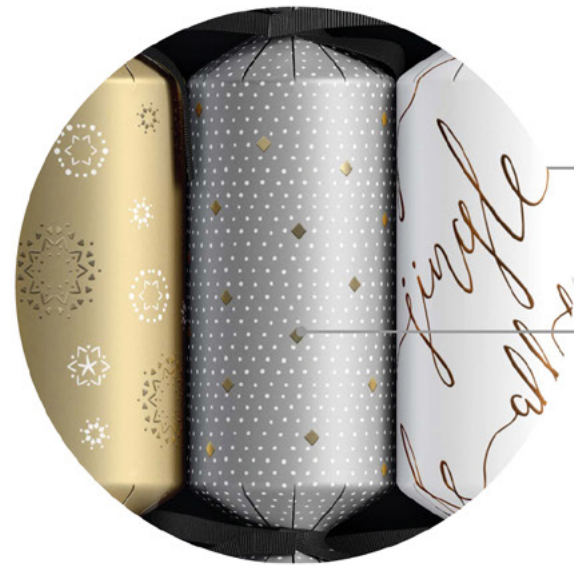

FOIL details