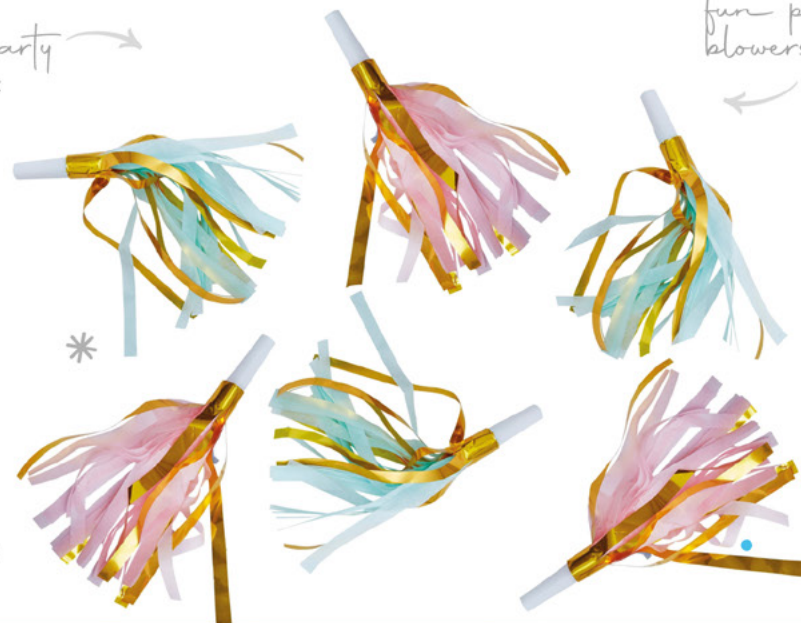

THESE EXTREMELY FUN AND UNIQUE CRACKERS SHOOT CONFETTI INTO THE AIR WHEN PULLED.

fun party blowers

fun party blowers