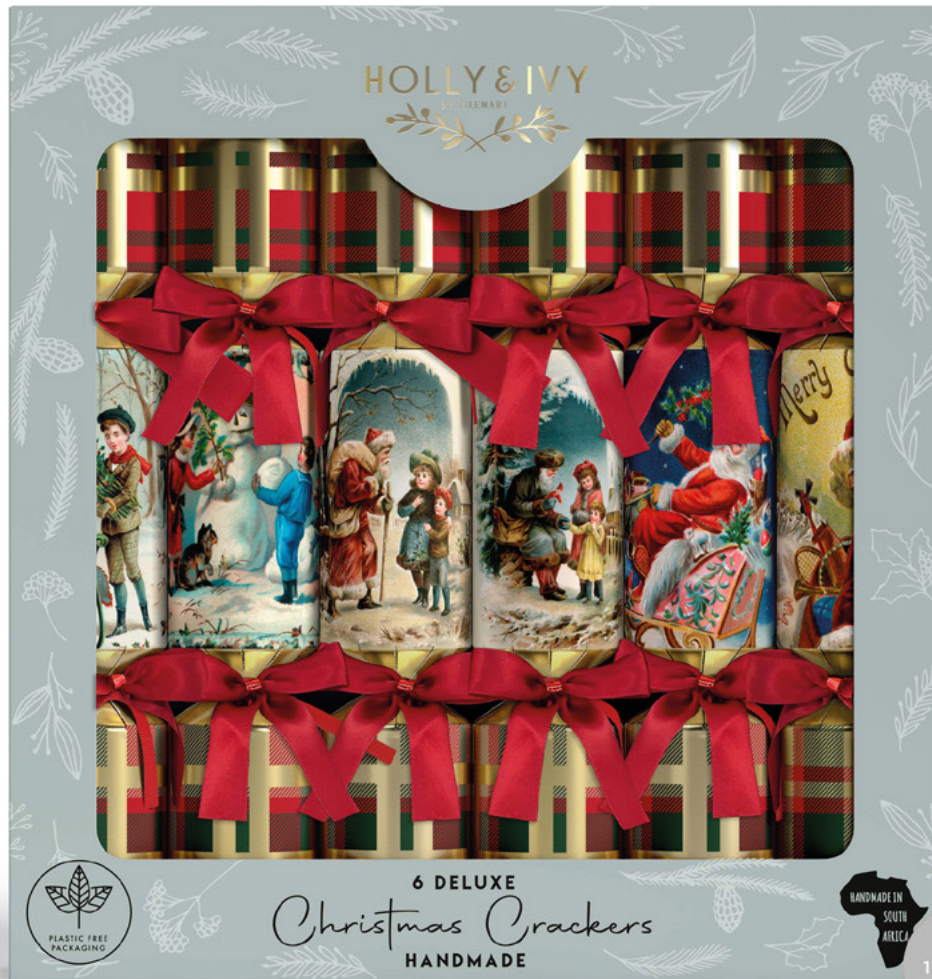

DELUXE

FOIL details