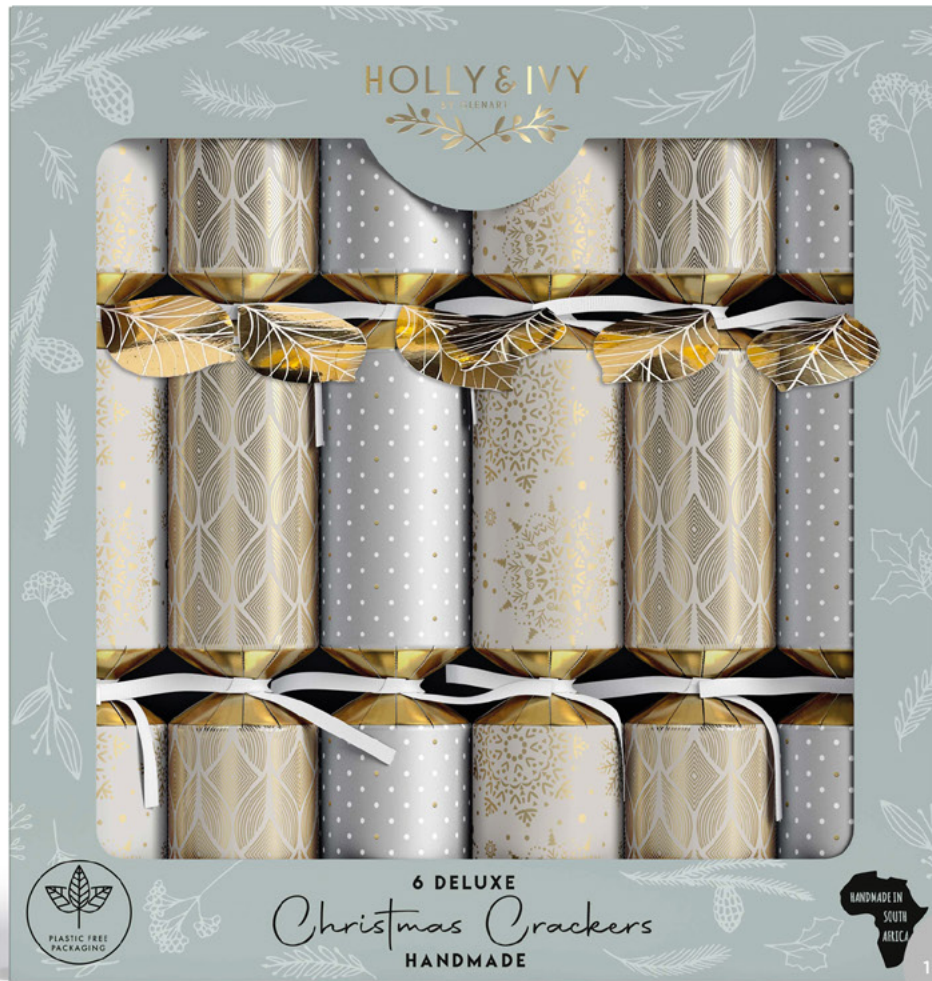

DELUXE

METALLICS

DELUXE - METALLICS MIXED PATTERN
REF: HI23/DLUX-R-1
SIZE: 14" • 6 PACK