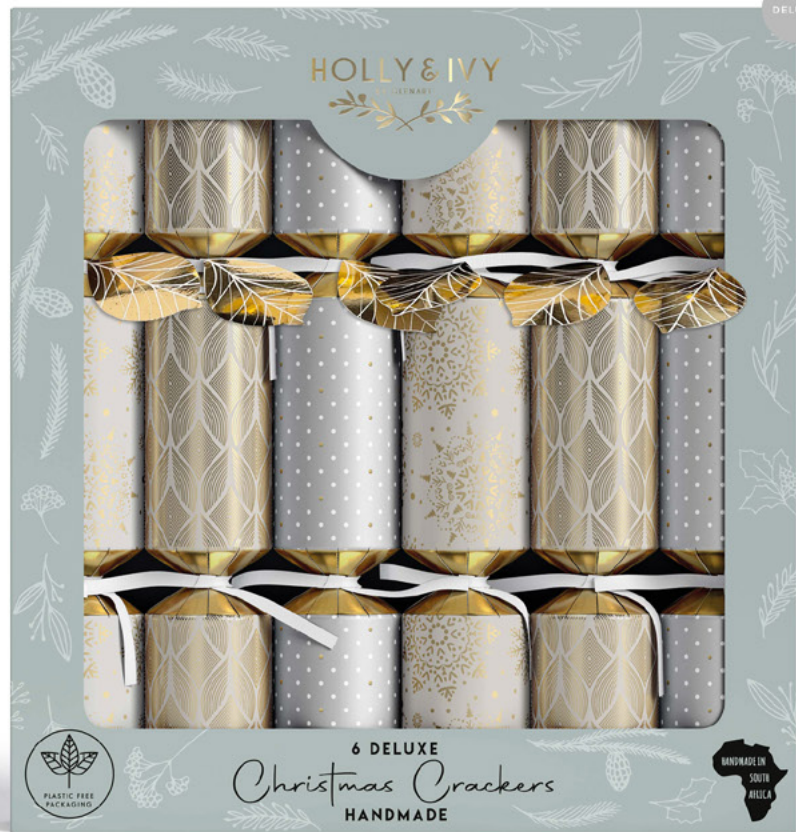

METALLICS *theme*

DELUXE - METALLICS MIXED PATTERN
REF: HI23/DLUX-R-1
SIZE: 14" • 6 PACK

LUXURY - METALLICS SILVER MISTLETOE
REF: HI23/LUX-R-1
SIZE: 14" • 6 PACK

LUXURY - METALLICS SILVER PEACE JOY LOVE
REF: HI23/LUX-R-2
SIZE: 14" • 6 PACK